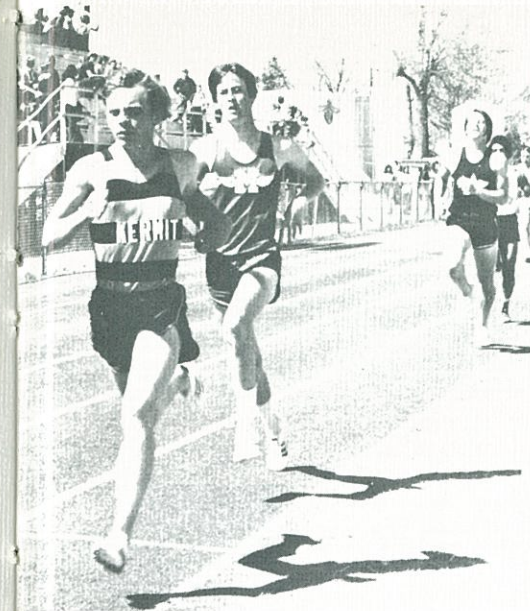

Coach Mike Patterson

Captains: T. McGilbra, J. Velasquez, Queens: L. Morris, I. Martinez, P. Wood.

Coach Larry Allison

Clifford Represents Kermit

top: Coach Allison, R. Berzoza, L. Harbin, T. Watson, R. Jennings, R. Lipsey, D. Dillon, B. Rivera, M. Sheen, Coach Patterson, middle: T. Gardner (tr.), R. Valdez, R. Dymke, M. Williams, T. McGilbra, P. Elliot, K. Best, J. Oliff, C. Holt, J. Weaver (tr.), bottom: J. Valenzuela, B. Stevens, J. Dominquez, J. Valasquez, I. Ortega, V. Rodriguez.

Billy leads the pack . . .

Billy's work paid off.

in State Competition

Billy takes third place medal.

BREAK 19!!!!

Reymundo gives it all he's got.

Hustle Phillip Hustle.

Follow the leader.